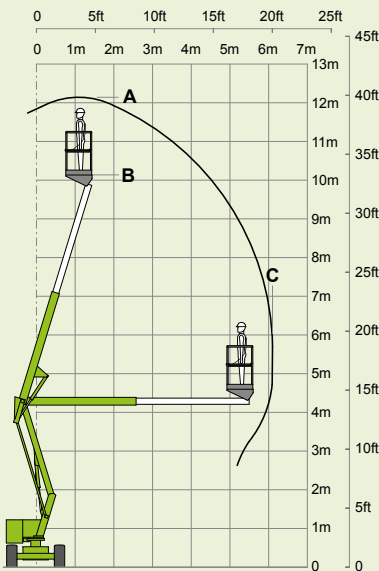

niftylift

HR12 4x4

(A) 12.2m
40ft

(B) 10.2m
33ft 6in

(C) 6.1m
20ft

200kg
440lbs

1.1m x 0.65m
3ft 7in x 2ft 2in

(D) 1.95m
6ft 5in

(F) 1.6m
5ft 3in

(J) 4.1m
13ft 5in

3.7km/h
2.2mph

4.3m
14ft 1in

30%
17°

3470kg
7650lbs

niftylift

Chalkdell Drive, Shenley Wood,
Milton Keynes, MK5 6GF
England, United Kingdom
+44 1908 223456
sales@niftylift.com
www.niftylift.com