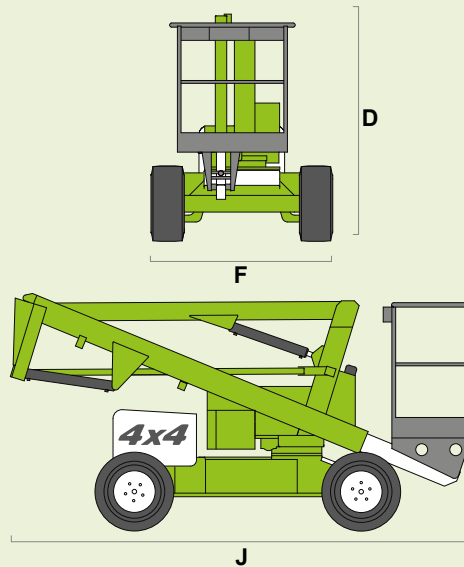

niftylift

HR12 4x4

(A) 12.2m
40ft

(B) 10.2m
33ft 6in

(C) 6.1m
20ft

200kg
440lbs

1.1m x 0.65m
3ft 7in x 2ft 2in

(D) 1.95m
6ft 5in

(F) 1.6m
5ft 3in

(J) 4.1m
13ft 5in

3.7km/h
2.2mph

4.3m
14ft 1in

30%
17°

3470kg
7650lbs

niftylift

Chalkdell Drive, Shenley Wood,
Milton Keynes, MK5 6GF
England, United Kingdom
+44 1908 223456
sales@niftylift.com
www.niftylift.com