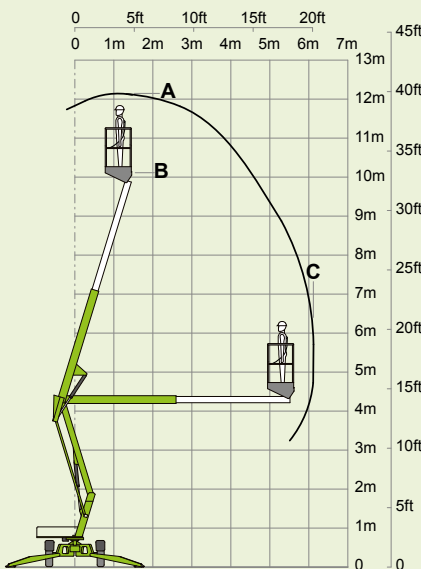

niftylift

120T

(A) 12.2m
40ft

(B) 10.2m
33ft 6in

(C) 6.1m
20ft

200kg
440lbs

1.1m x 0.65m
3ft 7in x 2ft 2in

(D) 1.9m
6ft 3in

(E) 1.1m
3ft 7in

(F) 1.5m
4ft 11in

(G) 3.55m
11ft 8in

(J) 4.5m
14ft 9in

1400kg
3100lbs

11%
6°

niftylift

Chalkdell Drive, Shenley Wood,
Milton Keynes, MK5 6GF
England, United Kingdom
+44 1908 223456
sales@niftylift.com
www.niftylift.com