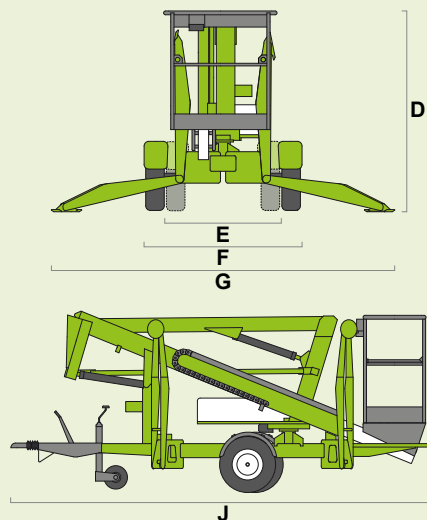

niftylift

120T

(A) 12.2m
40ft

(B) 10.2m
33ft 6in

(C) 6.1m
20ft

200kg
440lbs

1.1m x 0.65m
3ft 7in x 2ft 2in

(D) 1.9m
6ft 3in

(E) 1.1m
3ft 7in

(F) 1.5m
4ft 11in

(G) 3.55m
11ft 8in

(J) 4.5m
14ft 9in

1400kg
3100lbs

11%
6°

niftylift

Chalkdell Drive, Shenley Wood,
Milton Keynes, MK5 6GF
England, United Kingdom
+44 1908 223456
sales@niftylift.com
www.niftylift.com